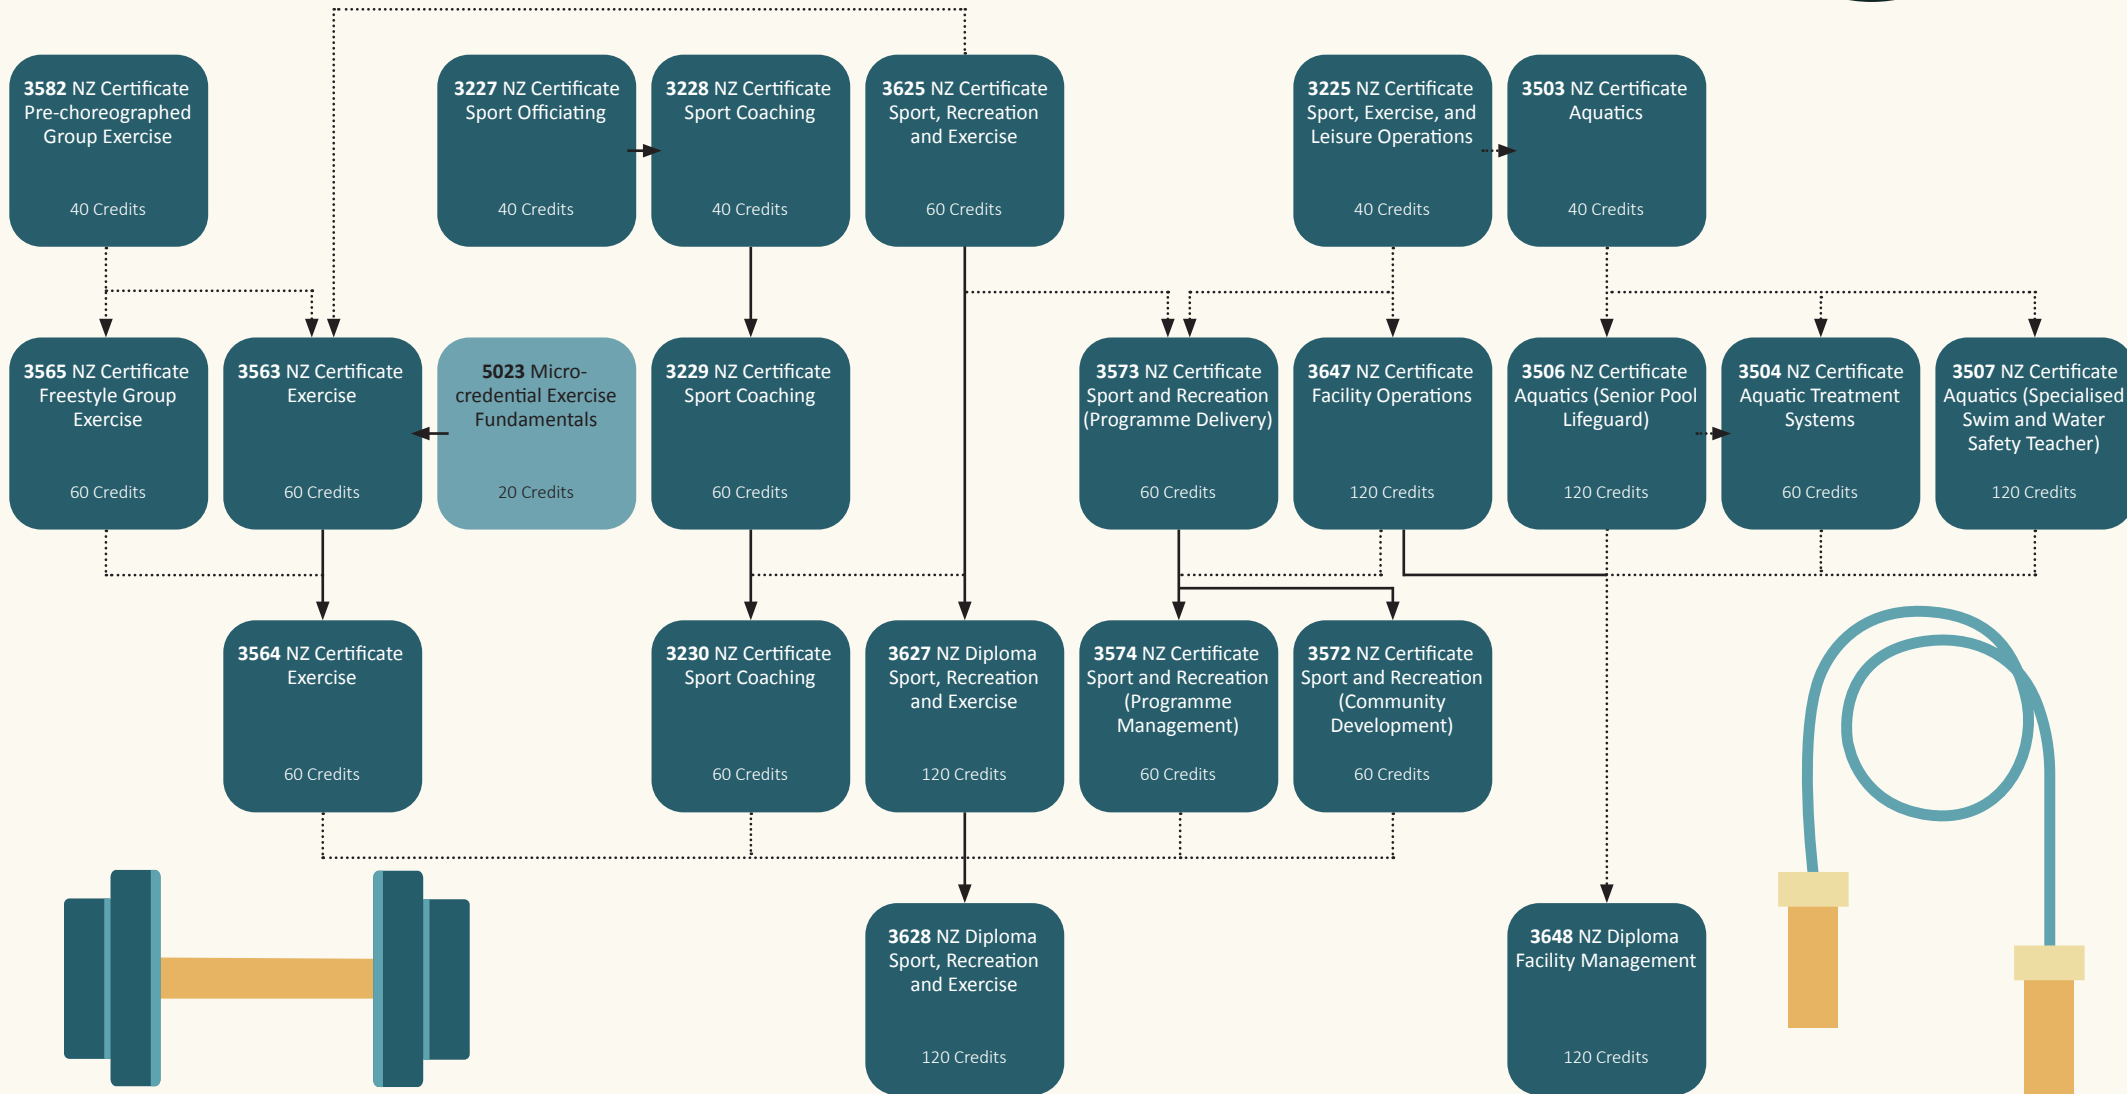

3436 NZ Diploma Performing Arts Technical Production
240 Credits

3437 NZ Diploma Scenic Construction and Properties
240 Credits

Toi Ora Qualifications

Level 2

Level 3

Level 4

Level 5

Level 6

Level 2

Level 3

Level 4

Level 5

Level 6

Toi Ora Qualifications

Level 2

Level 3

Level 4

Level 5

Level 6

Toi ā-Ringa Qualifications

Toi ā-Ringa Qualifications

Toi Pāho Qualifications

Level 2

Level 3

Level 4

Level 5

Level 6