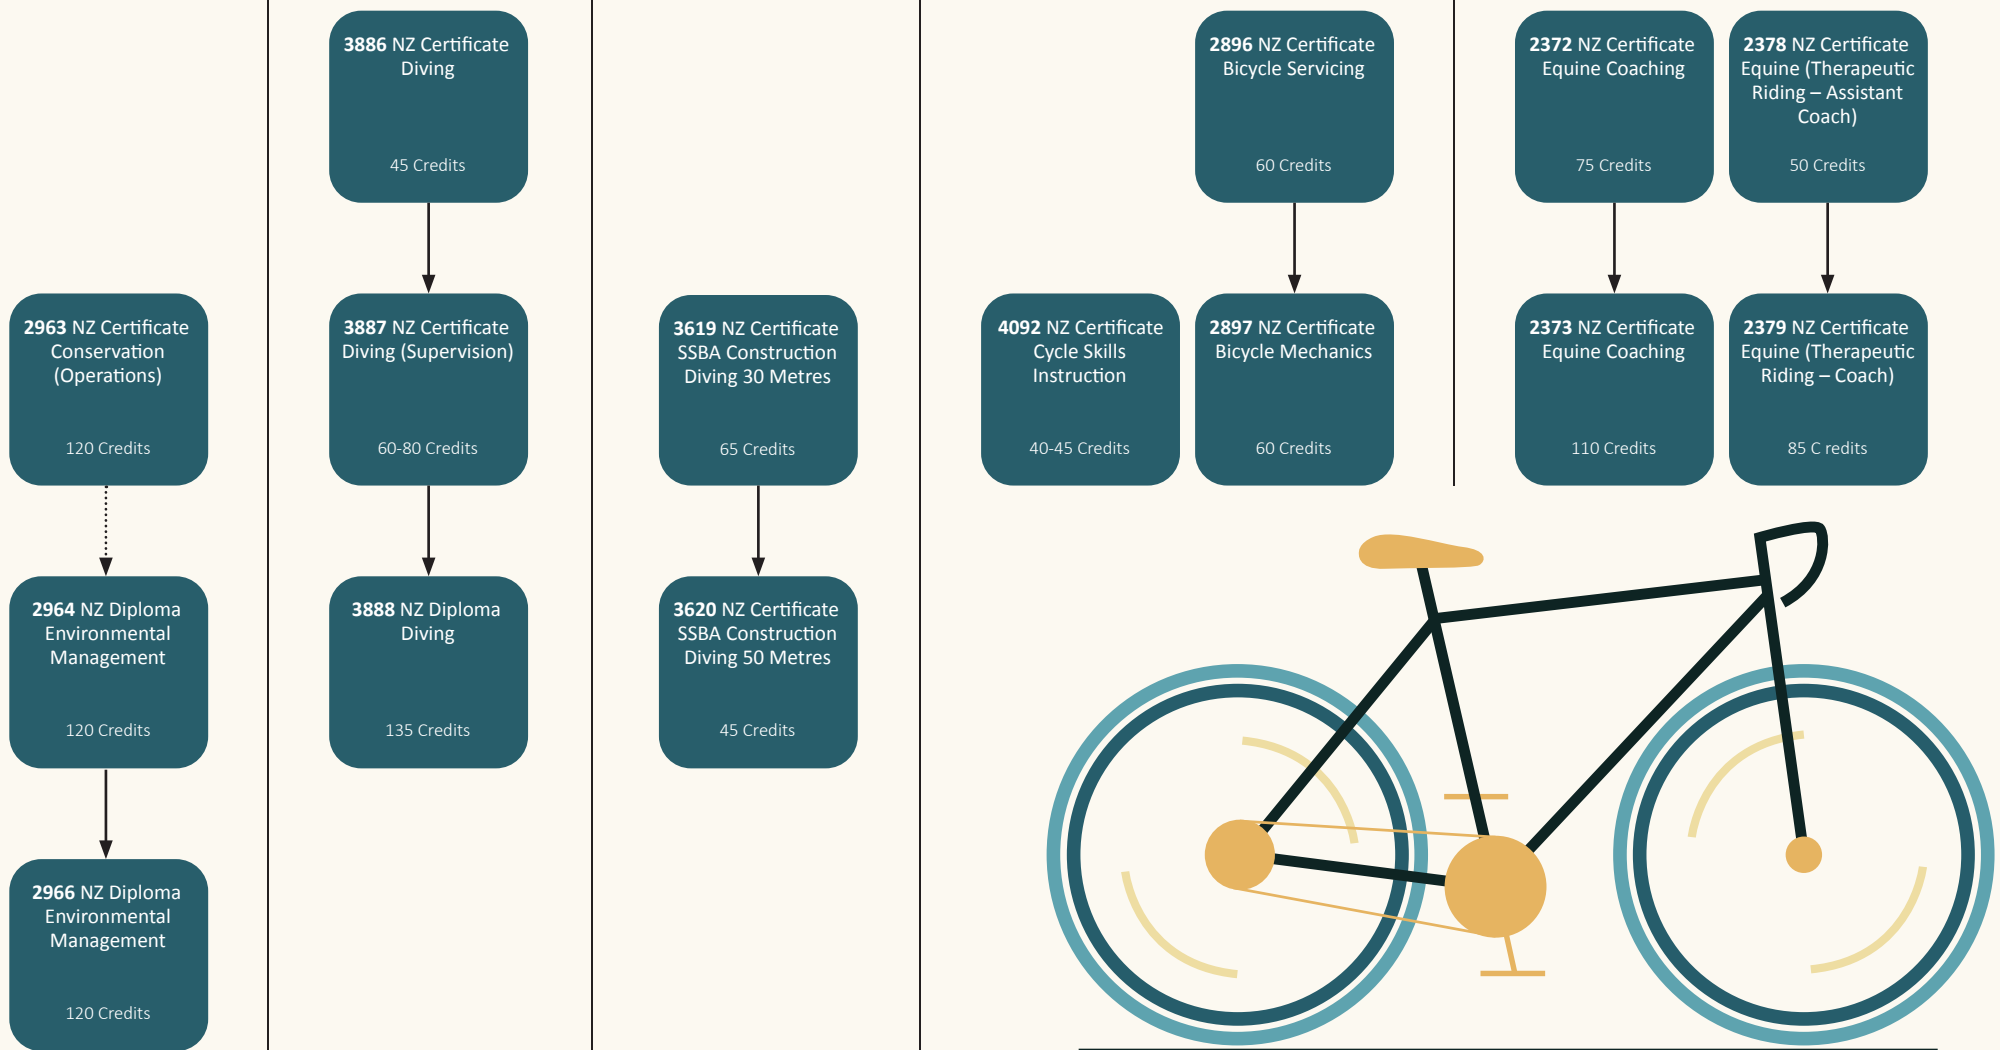

3436 NZ Diploma Performing Arts Technical Production
240 Credits

3437 NZ Diploma Scenic Construction and Properties
240 Credits

Toi Ora Qualifications

Level 2

Level 3

Level 4

Level 5

Level 6

Level 2

Level 3

Level 4

Level 5

Level 6

Toi Ora Qualifications

Level 2

Level 3

Level 4

Level 5

Level 6

Toi ā-Ringa Qualifications

Toi ā-Ringa Qualifications

Toi Pāho Qualifications

Level 2

Level 3

Level 4

Level 5

Level 6