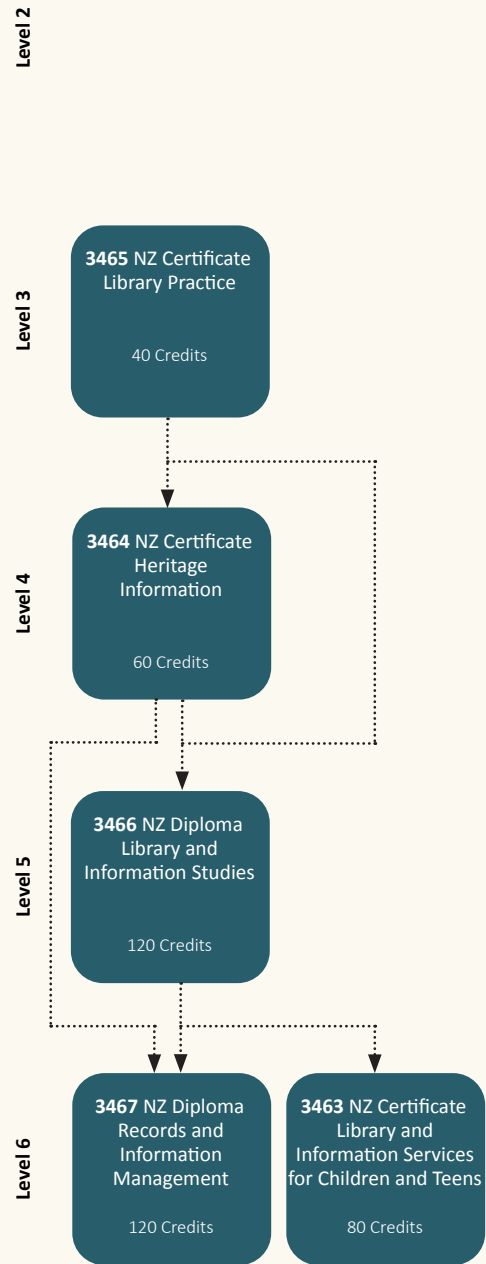

Toi Whānui Qualifications

Toi Puaki Qualifications

Level 2

Level 3

Level 4

Level 5

Level 6

3419 NZ Certificate Performing Arts
60 Credits

Level 2

Level 3

Level 4

Level 5

Level 6

Toi Ora Qualifications

Level 2

Level 3

Level 4

Level 5

Level 6

Toi ā-Ringa Qualifications

Toi ā-Ringa Qualifications

Toi Pāho Qualifications

Level 2

Level 3

Level 4

Level 5

Level 6