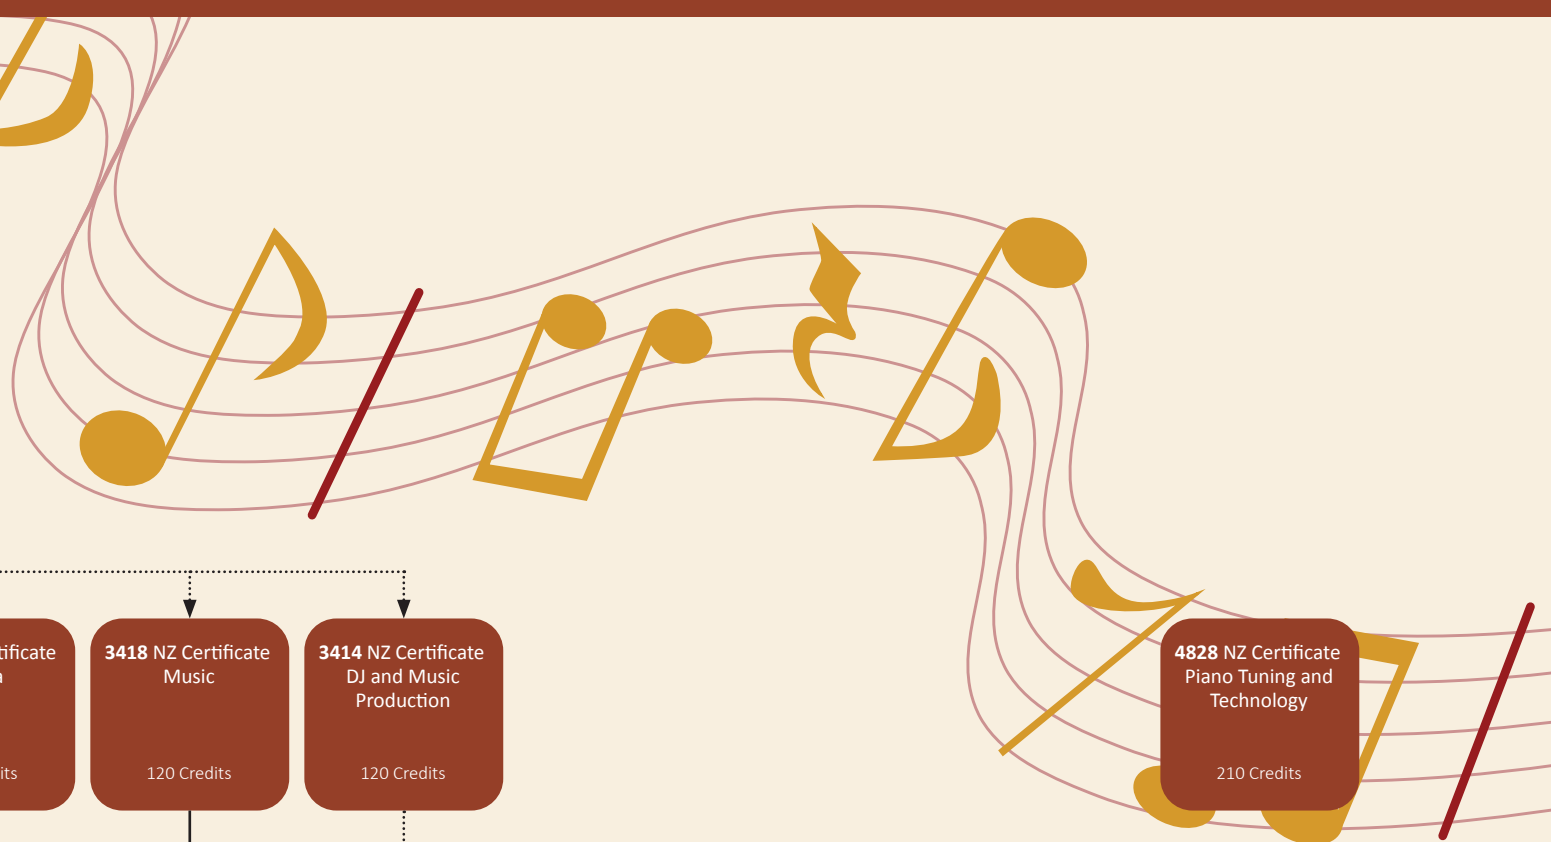

3435 NZ Diploma Performing Arts Teaching
120 Credits

Toi Puaki Qualifications

Level 2

Level 3

Level 4

Level 5

Level 6

3416 NZ Certificate Entertainment and Event Operations
45 Credits