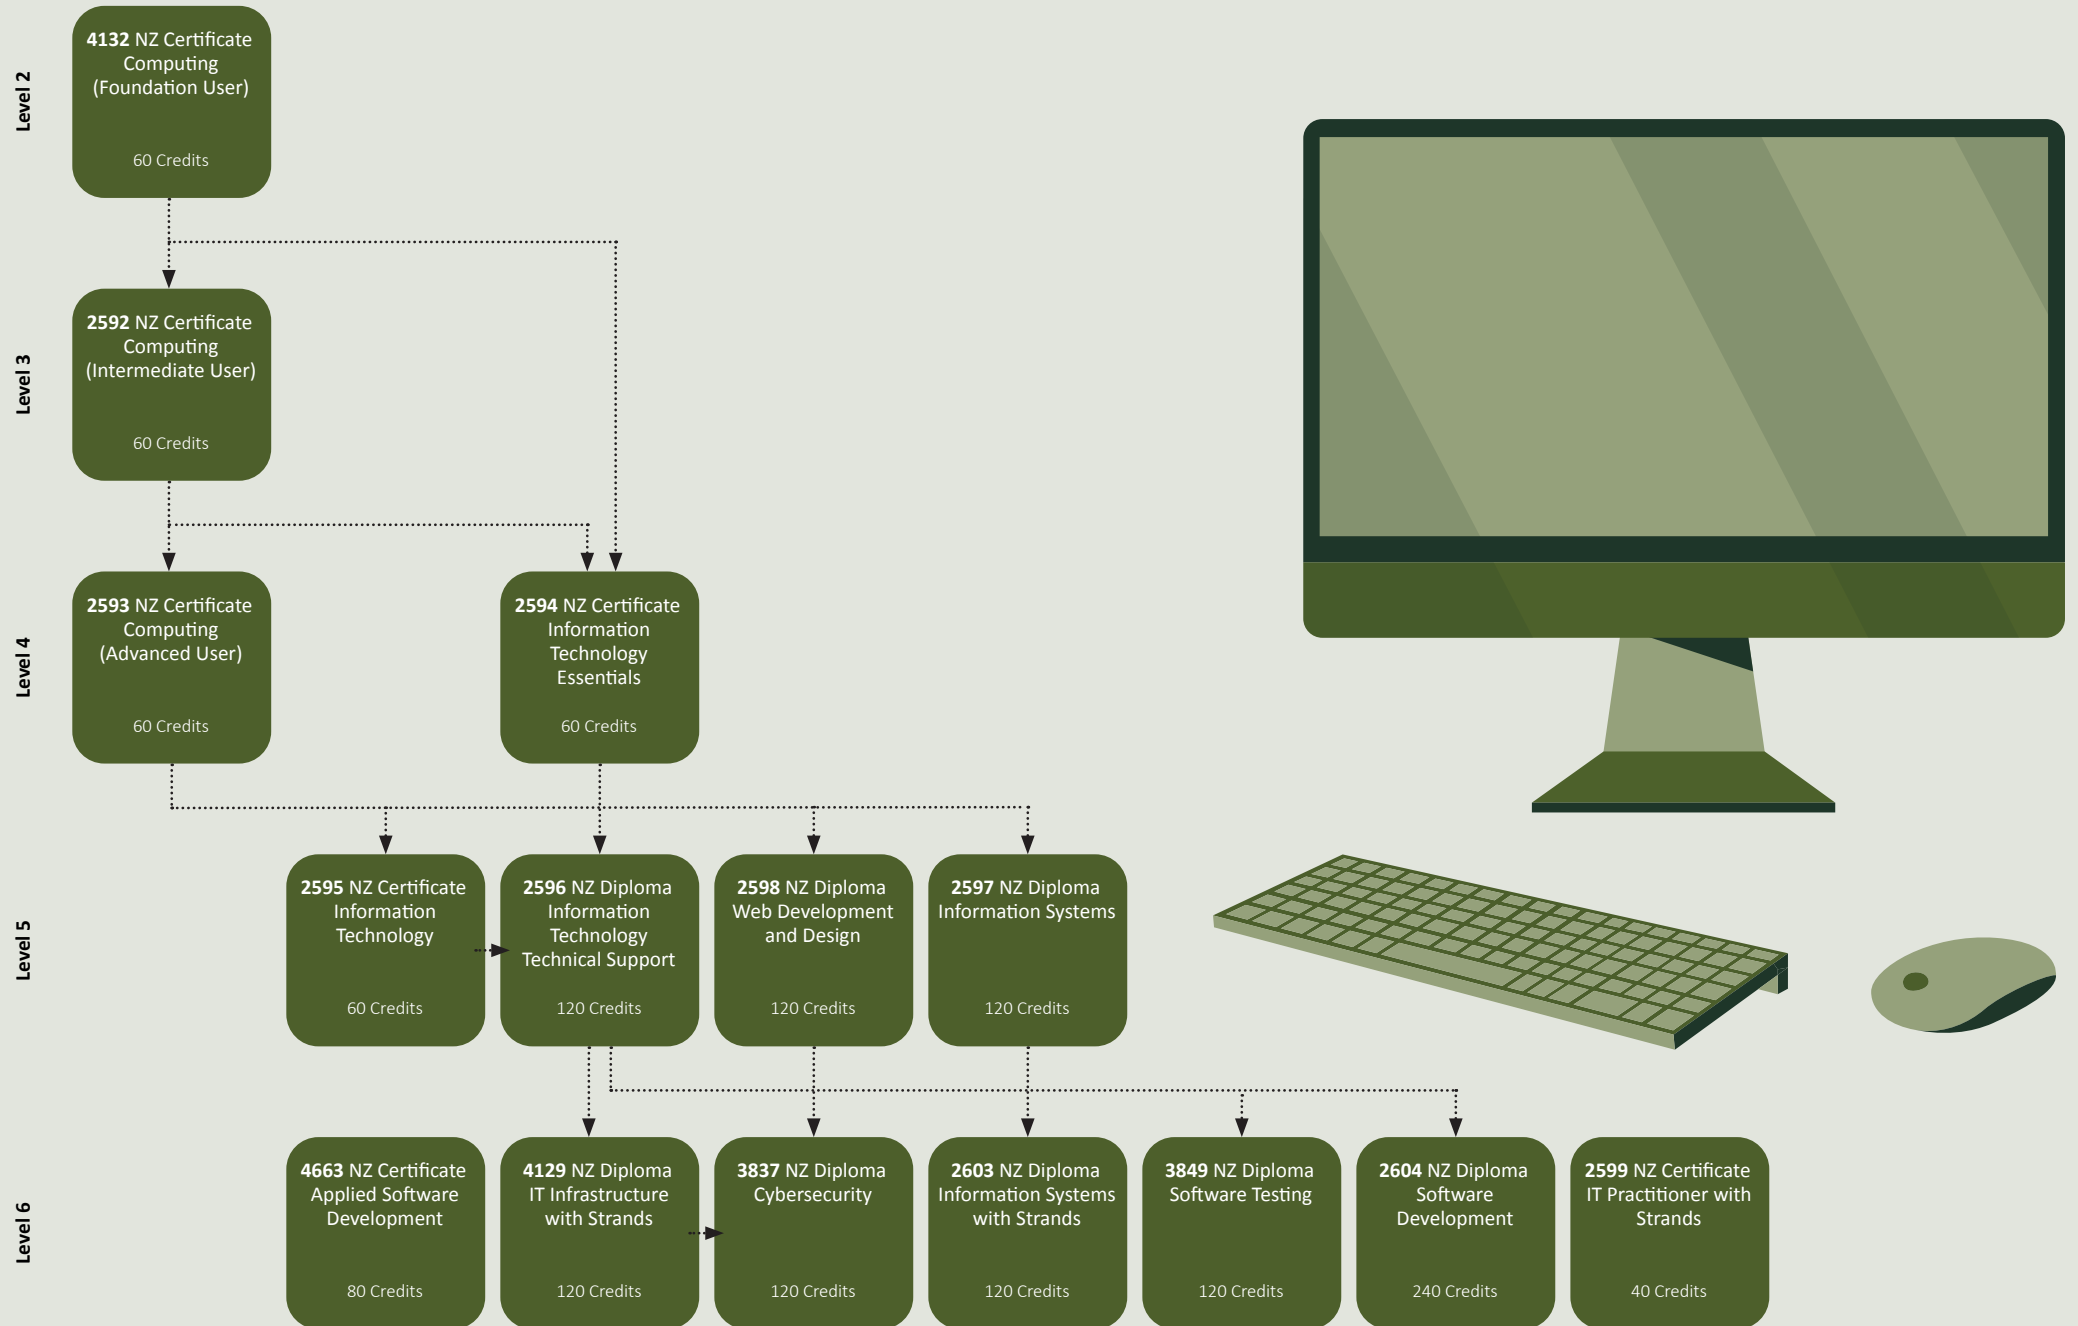

Toi Whānui Qualifications

Toi Puaki Qualifications

Level 2

Level 3

Level 4

Level 5

Level 6

3419 NZ Certificate Performing Arts
60 Credits

3420 NZ Certificate Performing Arts
120 Credits

3413 NZ Certificate Dance
120 Credits

3415 NZ Certificate Drama
120 Credits

3418 NZ Certificate Music
120 Credits

3414 NZ Certificate DJ and Music Production
120 Credits

Level 2

Level 3

Level 4

Level 5

Level 6

Toi Ora Qualifications

Level 2

Level 3